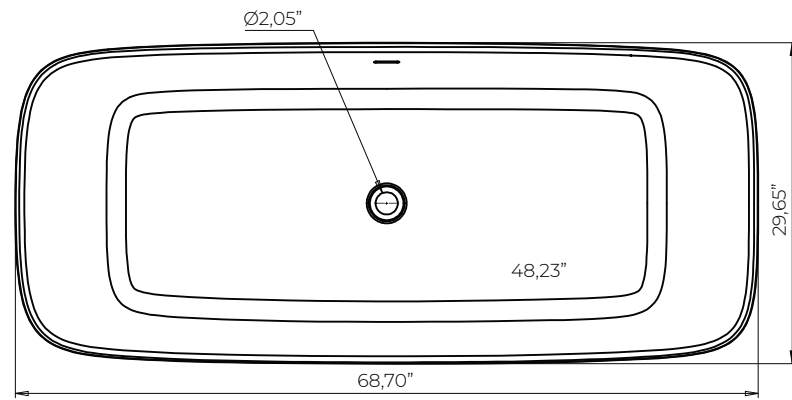

CHIARA

CHIARA

MLBTMCCHIARA-WT-67  
24,41"x30,31"x66,93"  
67" White Contemporary  
Freestanding Bathtub

CHIARA

MLBTMCCHIARA-BK-67  
24,41"x30,31"x66,93"  
67" Black Contemporary  
Freestanding Bathtub

CHIARA

MLBTMCCHIARA-GY-67  
24,41"x30,31"x66,93"  
67" Grey Contemporary  
Freestanding Bathtub

**CAPRI**

MLBTMCAPRI-BK-67  
23,62"x27,56"x66,93"  
Black Contemporary 67"  
Freestanding Bathtub

MLBTMCAPRI-GY-67  
23,62"x27,56"x66,93"  
Grey Contemporary 67"  
Freestanding Bathtub

MLBTMCAPRI-WT-67  
23,62"x27,56"x66,93"  
White Contemporary 67"  
Freestanding Bathtub

67" ONDA SOLID SURFACE  
FREESTANDING BATHTUB  
31,89"x28,15"x66,65"

67" COMO SOLID SURFACE  
FREESTANDING BATHTUB  
24,21"x30,98"x62,99"

67" CAPRI SOLID SURFACE  
FREESTANDING BATHTUB  
23,62"x27,56"x66,93"

67" CHIARA SOLID SURFACE  
FREESTANDING BATHTUB  
24,41"x30,31"x66,93"

69" GIA SOLID SURFACE  
FREESTANDING BATHTUB  
23,62"x29,65"x68,70"