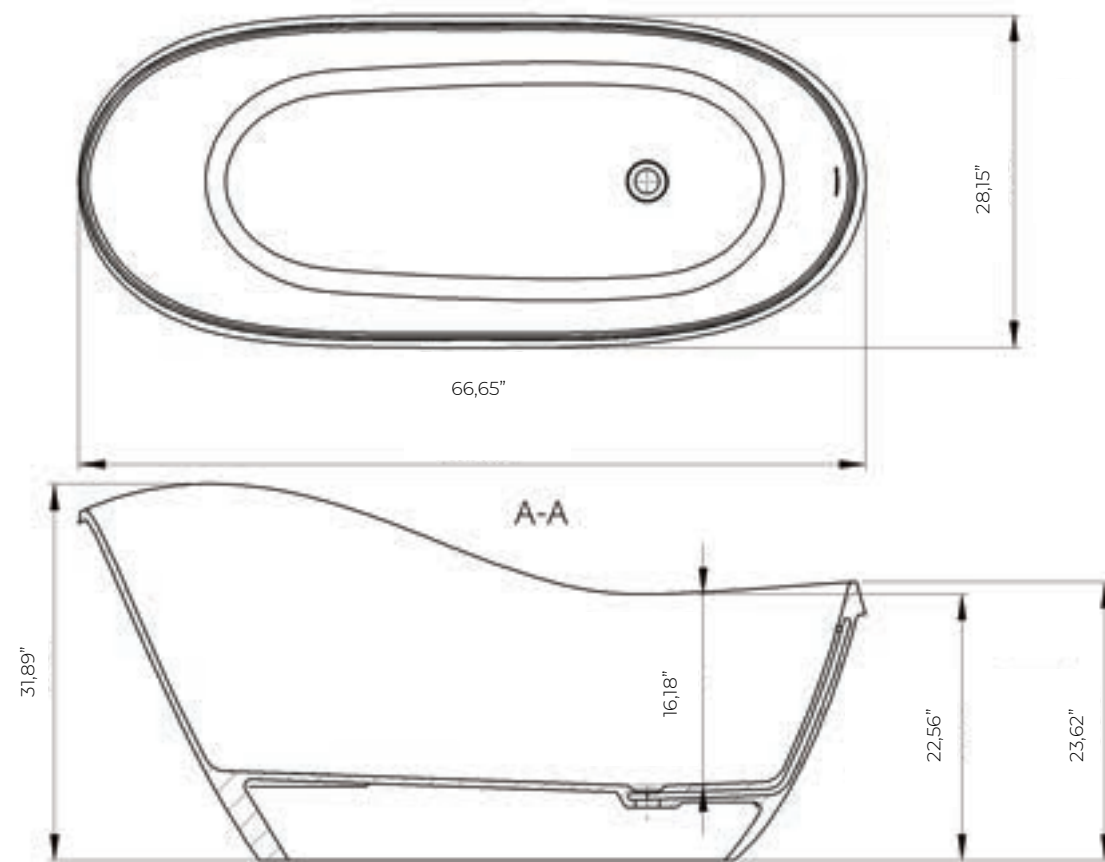

CHIARA

CHIARA

MLBTMCCHIARA-WT-67  
24,41"x30,31"x66,93"  
67" White Contemporary  
Freestanding Bathtub

CHIARA

MLBTMCCHIARA-BK-67  
24,41"x30,31"x66,93"  
67" Black Contemporary  
Freestanding Bathtub

CHIARA

MLBTMCCHIARA-GY-67  
24,41"x30,31"x66,93"  
67" Grey Contemporary  
Freestanding Bathtub

**CAPRI**

MLBTMCAPRI-BK-67  
23,62"x27,56"x66,93"  
Black Contemporary 67"  
Freestanding Bathtub

MLBTMCAPRI-GY-67  
23,62"x27,56"x66,93"  
Grey Contemporary 67"  
Freestanding Bathtub

MLBTMCAPRI-WT-67  
23,62"x27,56"x66,93"  
White Contemporary 67"  
Freestanding Bathtub

67" ONDA SOLID SURFACE  
FREESTANDING BATHTUB  
31,89"x28,15"x66,65"

67" COMO SOLID SURFACE  
FREESTANDING BATHTUB  
24,21"x30,98"x62,99"