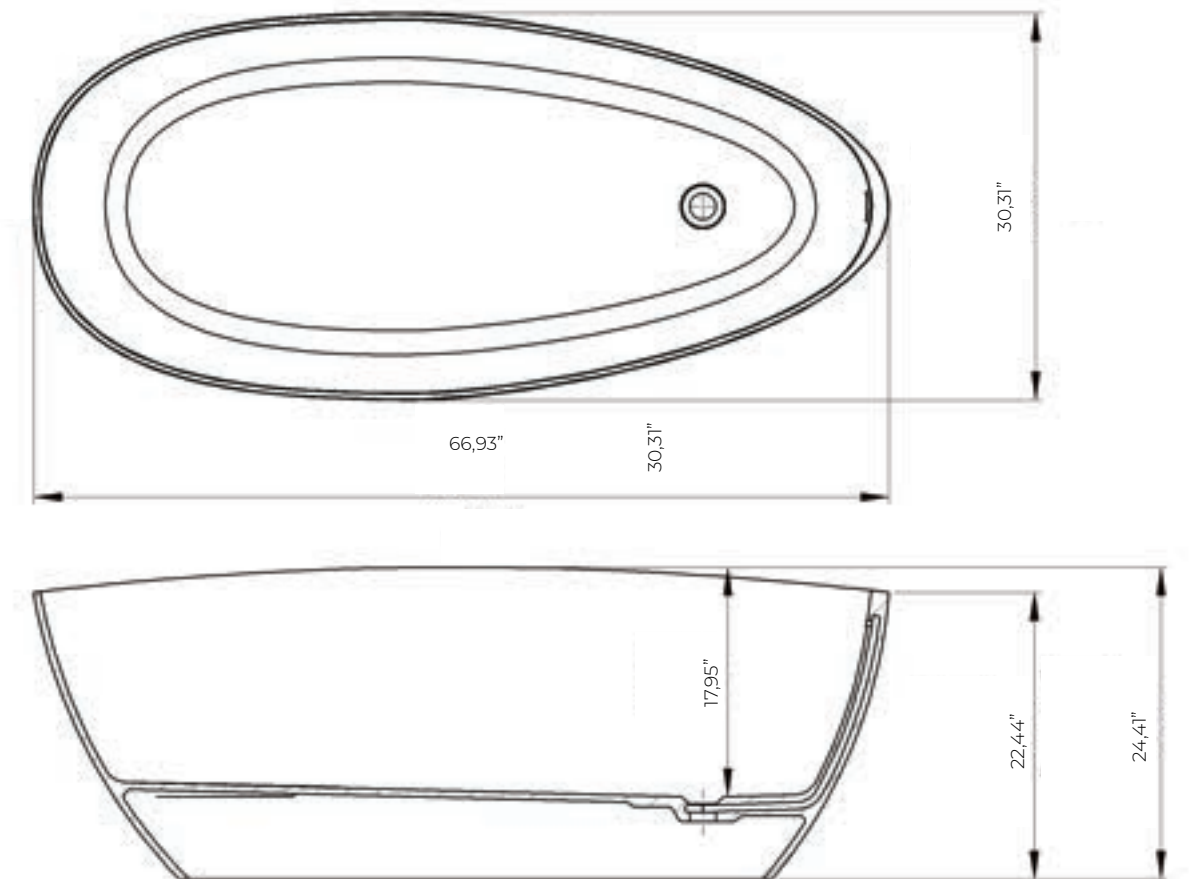

CHIARA

CHIARA

MLBTMCCHIARA-WT-67  
24,41"x30,31"x66,93"  
67" White Contemporary  
Freestanding Bathtub

CHIARA

MLBTMCCHIARA-BK-67  
24,41"x30,31"x66,93"  
67" Black Contemporary  
Freestanding Bathtub

CHIARA

MLBTMCCHIARA-GY-67  
24,41"x30,31"x66,93"  
67" Grey Contemporary  
Freestanding Bathtub

**CAPRI**

MLBTMCAPRI-BK-67  
23,62"x27,56"x66,93"  
Black Contemporary 67"  
Freestanding Bathtub

MLBTMCAPRI-GY-67  
23,62"x27,56"x66,93"  
Grey Contemporary 67"  
Freestanding Bathtub

MLBTMCAPRI-WT-67  
23,62"x27,56"x66,93"  
White Contemporary 67"  
Freestanding Bathtub

67" ONDA SOLID SURFACE  
FREESTANDING BATHTUB  
31,89"x28,15"x66,65"

67" COMO SOLID SURFACE  
FREESTANDING BATHTUB  
24,21"x30,98"x62,99"

67" CAPRI SOLID SURFACE  
FREESTANDING BATHTUB  
23,62"x27,56"x66,93"

67" CHIARA SOLID SURFACE  
FREESTANDING BATHTUB  
24,41"x30,31"x66,93"

69" GIA SOLID SURFACE  
FREESTANDING BATHTUB  
23,62"x29,65"x68,70"