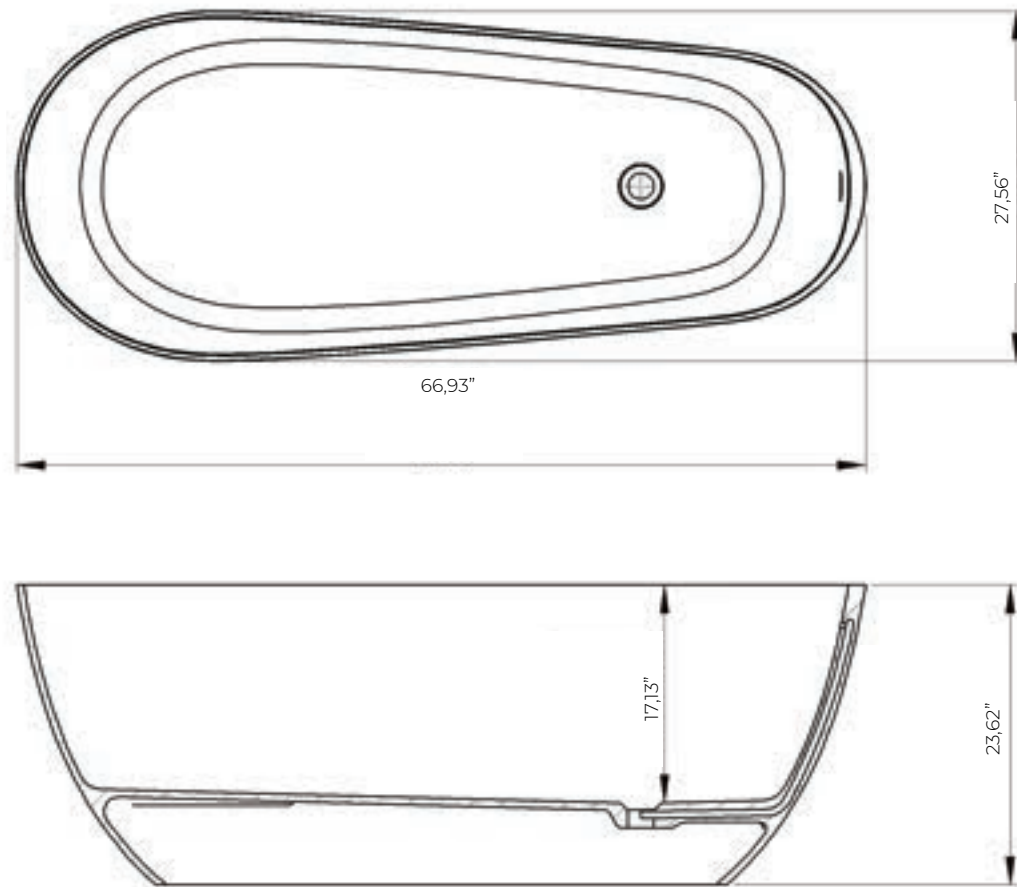

MLBTMCAPRI-WT-67  
23,62"x27,56"x66,93"  
White Contemporary 67"  
Freestanding Bathtub

67" ONDA SOLID SURFACE  
FREESTANDING BATHTUB  
31,89"x28,15"x66,65"

67" COMO SOLID SURFACE  
FREESTANDING BATHTUB  
24,21"x30,98"x62,99"

67" CAPRI SOLID SURFACE  
FREESTANDING BATHTUB  
23,62"x27,56"x66,93"

67" CHIARA SOLID SURFACE  
FREESTANDING BATHTUB  
24,41"x30,31"x66,93"

69" GIA SOLID SURFACE  
FREESTANDING BATHTUB  
23,62"x29,65"x68,70"