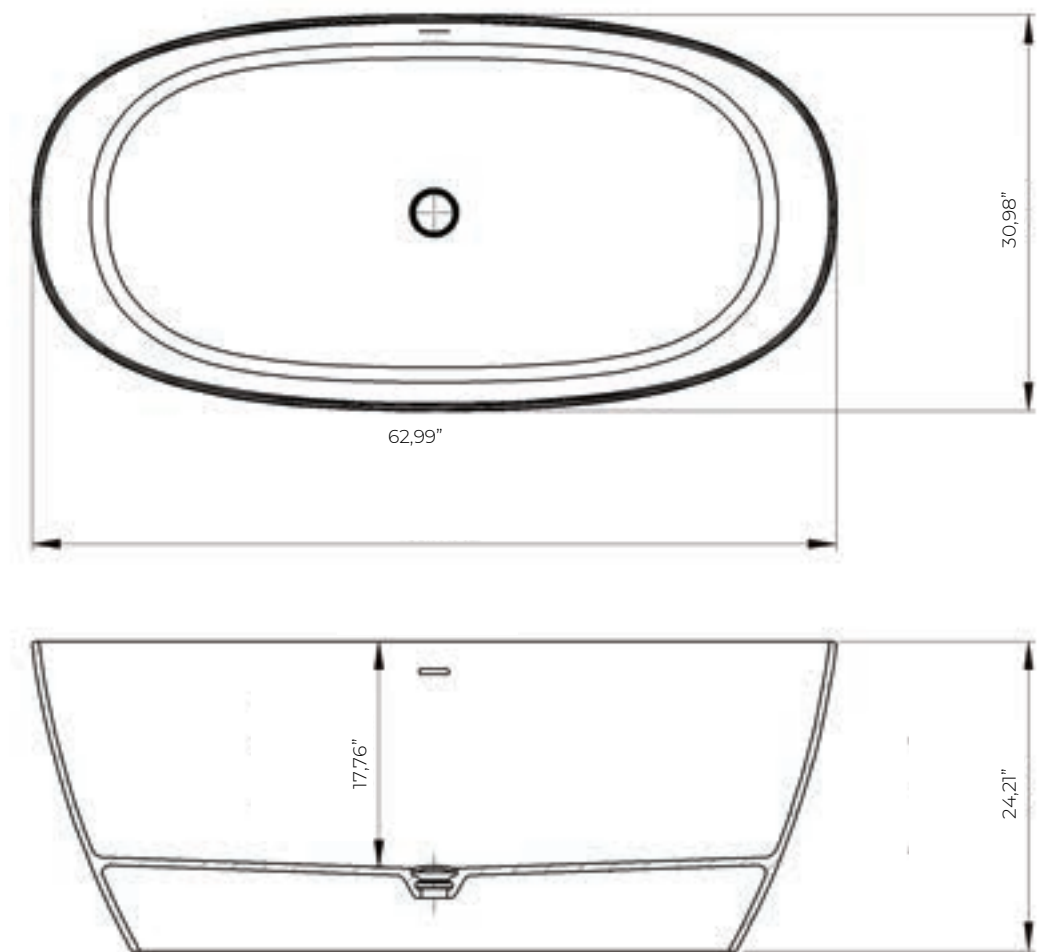

CHIARA

CHIARA

MLBTMCCHIARA-WT-67  
24,41"x30,31"x66,93"  
67" White Contemporary  
Freestanding Bathtub

CHIARA

MLBTMCCHIARA-BK-67  
24,41"x30,31"x66,93"  
67" Black Contemporary  
Freestanding Bathtub

CHIARA

MLBTMCCHIARA-GY-67  
24,41"x30,31"x66,93"  
67" Grey Contemporary  
Freestanding Bathtub

**CAPRI**

MLBTMCAPRI-BK-67  
23,62"x27,56"x66,93"  
Black Contemporary 67"  
Freestanding Bathtub

MLBTMCAPRI-GY-67  
23,62"x27,56"x66,93"  
Grey Contemporary 67"  
Freestanding Bathtub

MLBTMCAPRI-WT-67  
23,62"x27,56"x66,93"  
White Contemporary 67"  
Freestanding Bathtub

67" ONDA SOLID SURFACE  
FREESTANDING BATHTUB  
31,89"x28,15"x66,65"

67" COMO SOLID SURFACE  
FREESTANDING BATHTUB  
24,21"x30,98"x62,99"

67" CAPRI SOLID SURFACE  
FREESTANDING BATHTUB  
23,62"x27,56"x66,93"

67" CHIARA SOLID SURFACE  
FREESTANDING BATHTUB  
24,41"x30,31"x66,93"

69" GIA SOLID SURFACE  
FREESTANDING BATHTUB  
23,62"x29,65"x68,70"