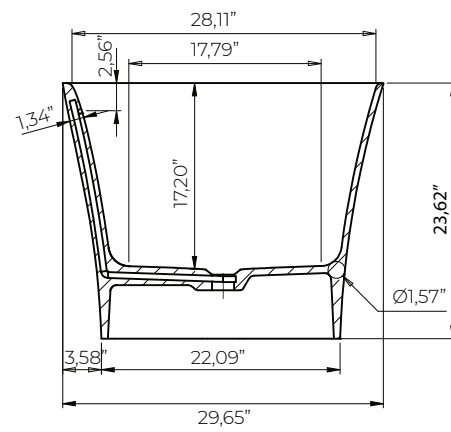

CHIARA

CHIARA

MLBTMCCHIARA-WT-67  
24,41"x30,31"x66,93"  
67" White Contemporary  
Freestanding Bathtub

CHIARA

MLBTMCCHIARA-BK-67  
24,41"x30,31"x66,93"  
67" Black Contemporary  
Freestanding Bathtub

CHIARA

MLBTMCCHIARA-GY-67  
24,41"x30,31"x66,93"  
67" Grey Contemporary  
Freestanding Bathtub

**CAPRI**

MLBTMCAPRI-BK-67  
23,62"x27,56"x66,93"  
Black Contemporary 67"  
Freestanding Bathtub

MLBTMCAPRI-GY-67  
23,62"x27,56"x66,93"  
Grey Contemporary 67"  
Freestanding Bathtub

MLBTMCAPRI-WT-67  
23,62"x27,56"x66,93"  
White Contemporary 67"  
Freestanding Bathtub

67" ONDA SOLID SURFACE  
FREESTANDING BATHTUB  
31,89"x28,15"x66,65"

67" COMO SOLID SURFACE  
FREESTANDING BATHTUB  
24,21"x30,98"x62,99"

67" CAPRI SOLID SURFACE  
FREESTANDING BATHTUB  
23,62"x27,56"x66,93"

67" CHIARA SOLID SURFACE  
FREESTANDING BATHTUB  
24,41"x30,31"x66,93"

69" GIA SOLID SURFACE  
FREESTANDING BATHTUB  
23,62"x29,65"x68,70"