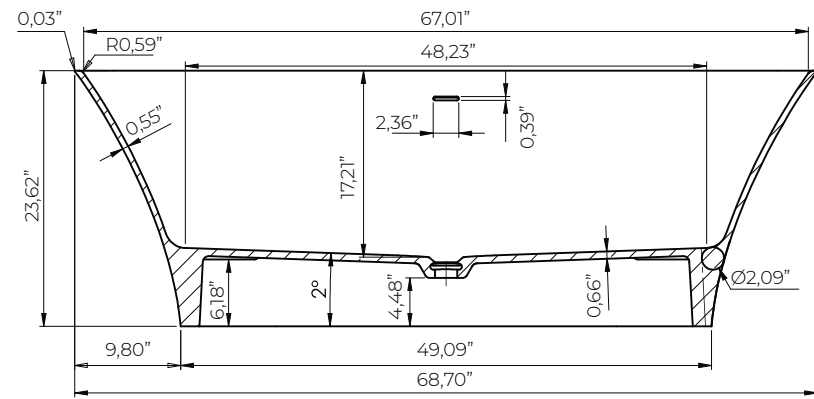

MLBTMCAPRI-WT-67  
23,62"x27,56"x66,93"  
White Contemporary 67"  
Freestanding Bathtub

67" ONDA SOLID SURFACE  
FREESTANDING BATHTUB  
31,89"x28,15"x66,65"

67" COMO SOLID SURFACE  
FREESTANDING BATHTUB  
24,21"x30,98"x62,99"

67" CAPRI SOLID SURFACE  
FREESTANDING BATHTUB  
23,62"x27,56"x66,93"

67" CHIARA SOLID SURFACE  
FREESTANDING BATHTUB  
24,41"x30,31"x66,93"

69" GIA SOLID SURFACE  
FREESTANDING BATHTUB  
23,62"x29,65"x68,70"